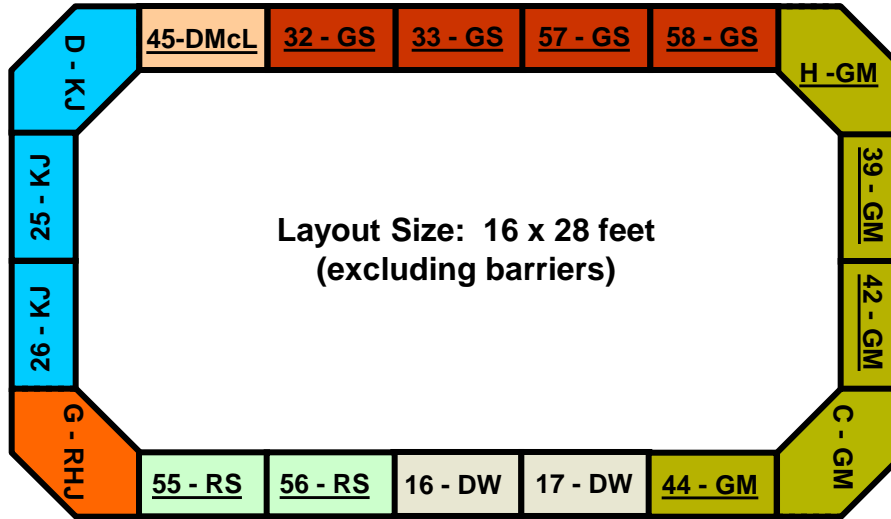

**Bow Valley Model Railroad Club
Bethany Care Centre
1001 – 17 Street NW
November 27, 28, 29, 2014**

Set-up: Wed. Nov. 26, 12:00
Run: Thur. Nov. 27, 09:00 – 16:00
Fri. Nov. 28, 09:00 – 16:30

as of Nov. 8, 2014