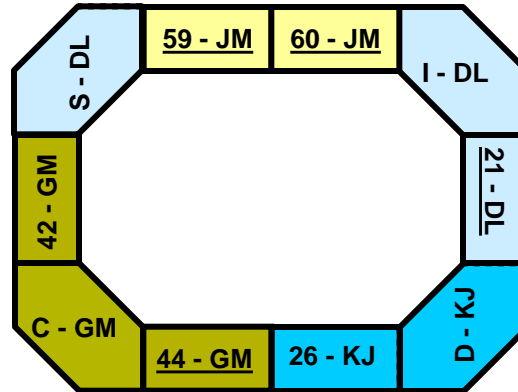

**Bow Valley Model Railroad Club  
Canyon Meadows Retirement Residence  
12 Deerview Terrace SE, Calgary  
October 24, 25, 2014**

**Length: 4 panels; 16 feet - Width: 3 panels; 12 feet**

**Thu. Oct. 23: 13:30 (set-up)**  
**Fri. Oct. 24: 09:00 – 16:00**  
**Sat. Oct. 25: 09:00 – 16:00**