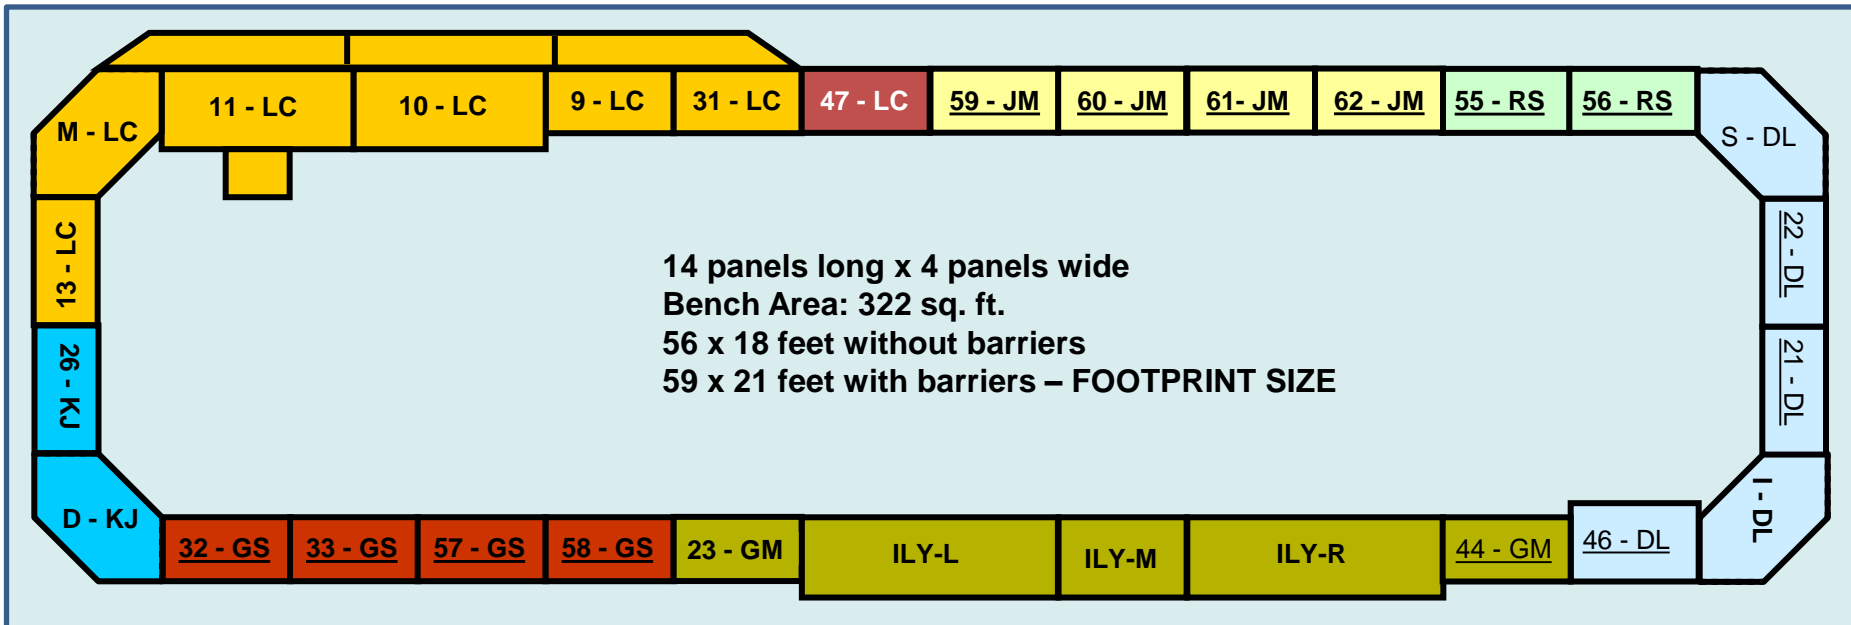

Bow Valley - SUPERTRAIN 2015

April 18, 19, 2015

BOW VALLEY MODEL RAILROAD CLUB – LAYOUT #1

BOW VALLEY MODEL RAILROAD CLUB – LAYOUT #2

Backs onto wall or some other barrier.

Locate in same field as Bow Valley Layout #1