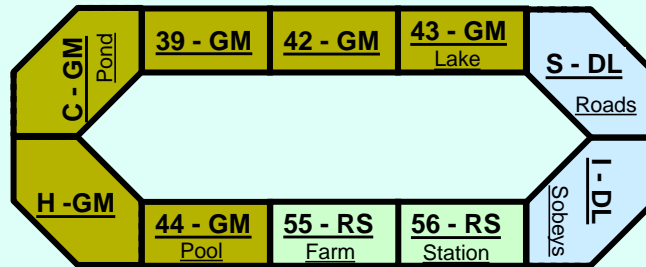

Bow Valley Model Railroad Club

March 5, 6, 7, 2015

Trinity Lodge

1111 Glenmore Trail S.W. Calgary,

door

storage

door

ROOM SIZE: 50' X 24.5'