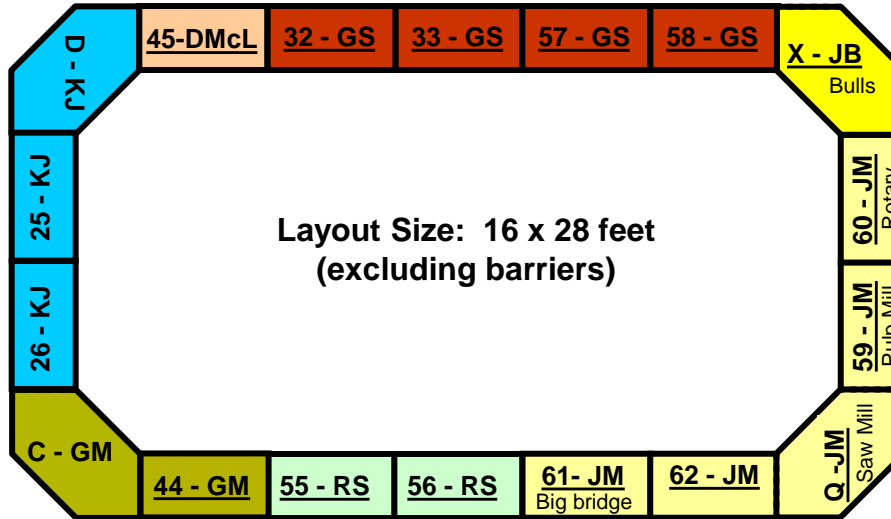

**Bow Valley Model Railroad Club
Bethany Care Centre
1001 – 17 Street NW
November 19, 20, 21, 2015**

Set-up: Thur. Nov. 19, 12:00 set-up
Run: Fri. Nov. 20, 09:00 – 16:00
Sat. Nov. 21, 09:00 – 15:30

as of Nov 3, 2015