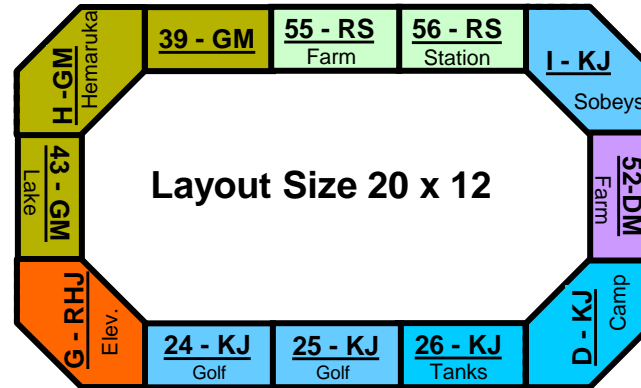

**Bow Valley Model Railroad Club  
Spruce Lodge Display – Feb. 18, 19, 20, 2016  
1055 Bow Valley Drive NE**

As of Feb. 3, 2016

**Thu. Feb. 15 – 6:30 p.m. - Set-up**  
**Fri. Feb. 16 – 9:00 a.m. - 4:00 p.m.**  
**Sat. Feb. 17 – 9:00 a.m. - 4:00 p.m.**