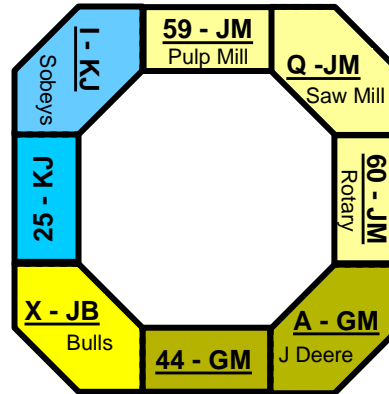

**Bow Valley Model Railroad Club
Whitehorn Village Retirement Community
5200 – 44 Avenue NE
January 15, 16, 2016**

Layout Size: 12 x 12 (plus barrier sticks)

Set-up: Thur. Jan. 14, 18:30

Run: Fri. Jan. 15, 09:00 – 16:00