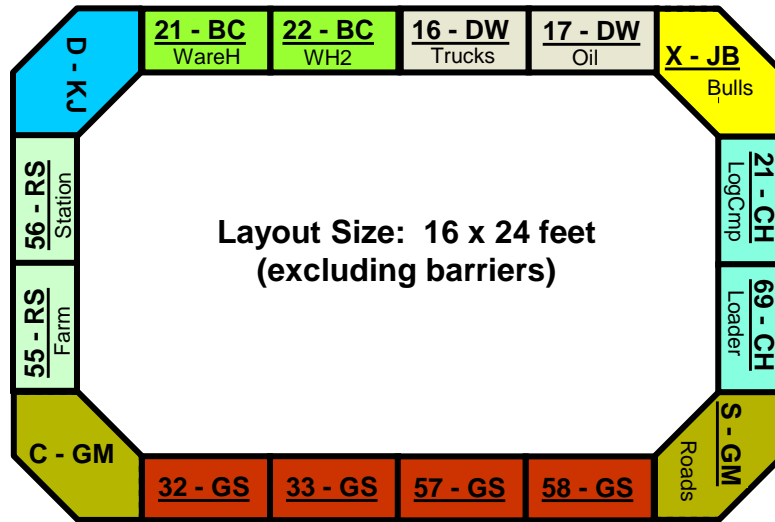

Bow Valley Model Railroad Club
Bethany Care Centre
1001 – 17 Street NW
November 17, 18, 19, 2016

Set-up: Thur. Nov. 17, 12:00
Run: Fri. Nov. 18, 09:00 – 16:00
Sat. Nov. 19, 09:00 – 15:30

as of Nov 8, 2016