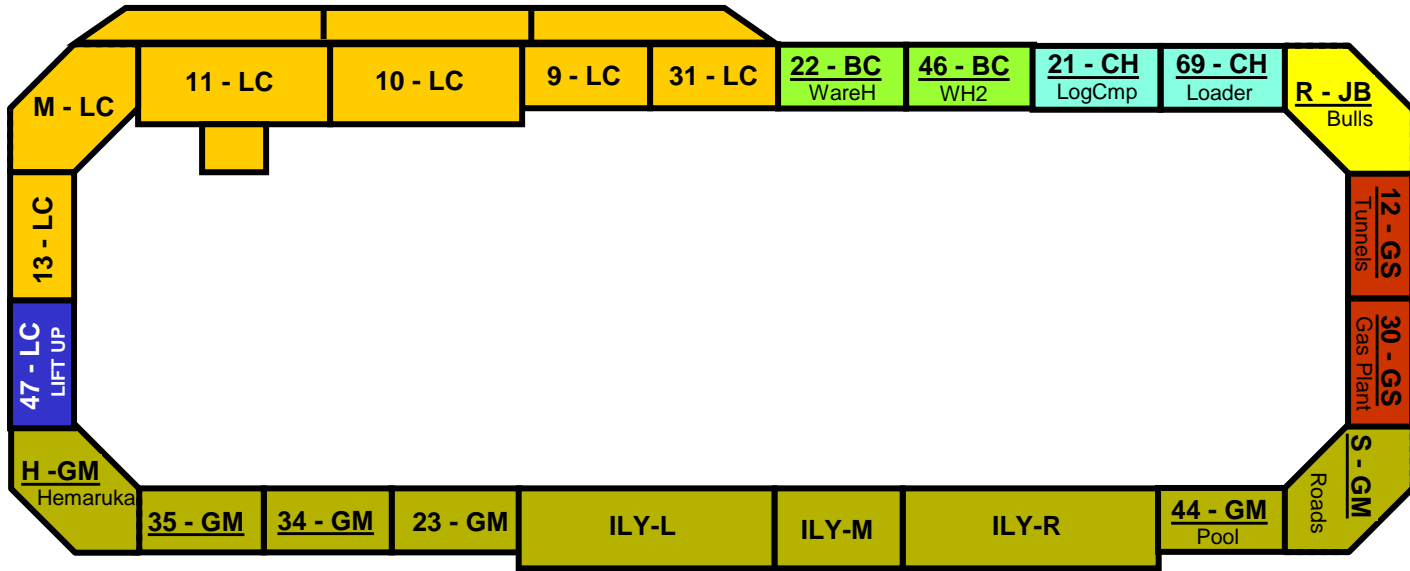

BOW VALLEY MODEL RAILROAD CLUB, CALGARY

Great Edmonton Train Show

September 17, 18, 2016

Millennium Place, Sherwood Park

2016

PLAN 2

as of Aug. 24, 2016

11 panels long x 4 panels wide

44 x 16 feet without barriers

47 x 19 feet with barriers