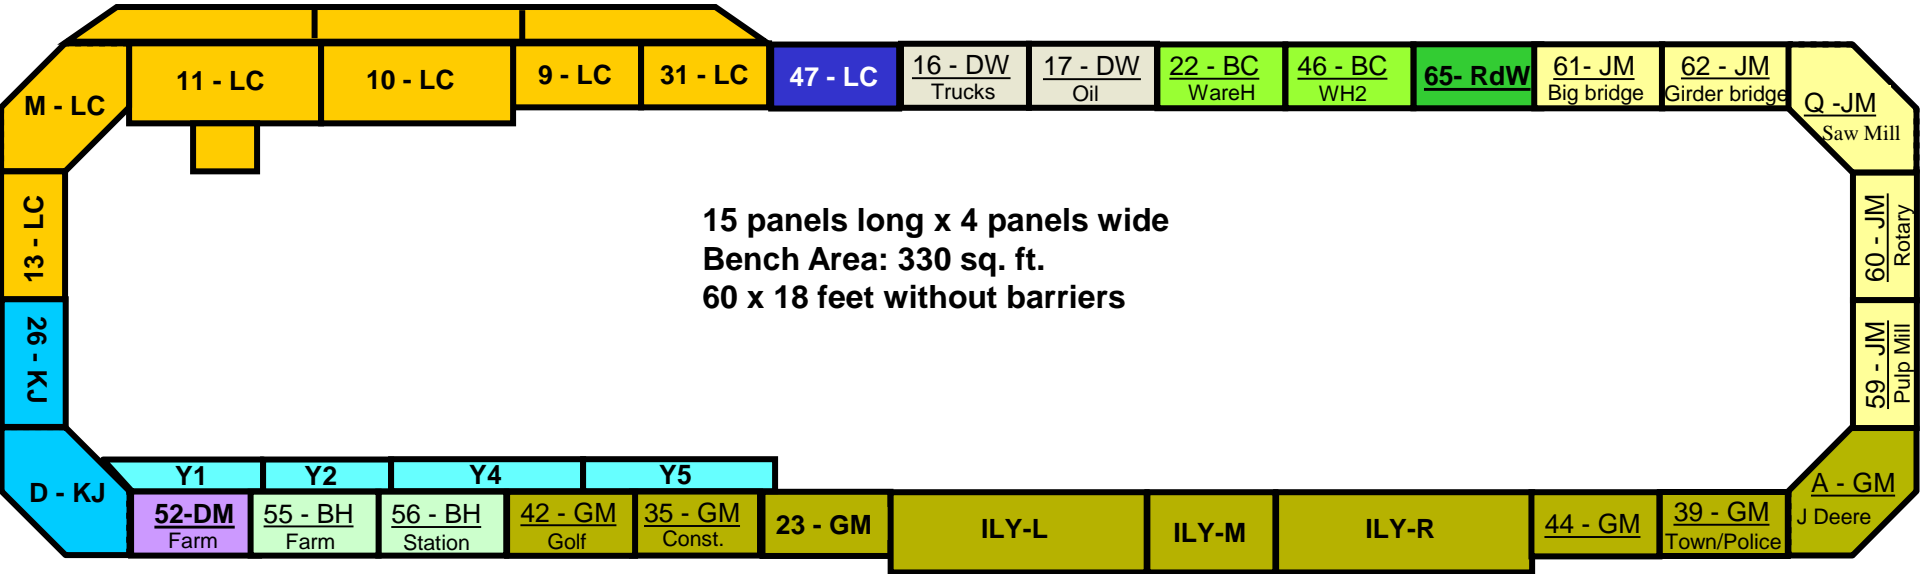

# Bow Valley - SUPERTRAIN 2017

## April 22, 23, 2017

### BOW VALLEY MODEL RAILROAD CLUB