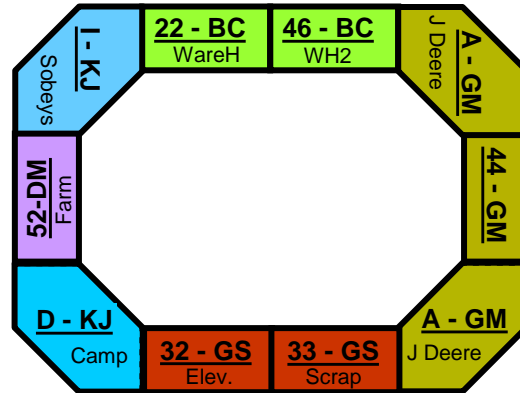

**Bow Valley Model Railroad Club
Whitehorn Village Retirement Community
5200 – 44 Avenue NE
January 27, 28, 2017**

Layout Size: 12 x 16 (plus barrier sticks)

Set-up: Thur. Jan. 26, 18:30
Run: Fri. Jan. 27, 09:00 – 16:00
Sat. Jan. 28, 09:00 – 15:30