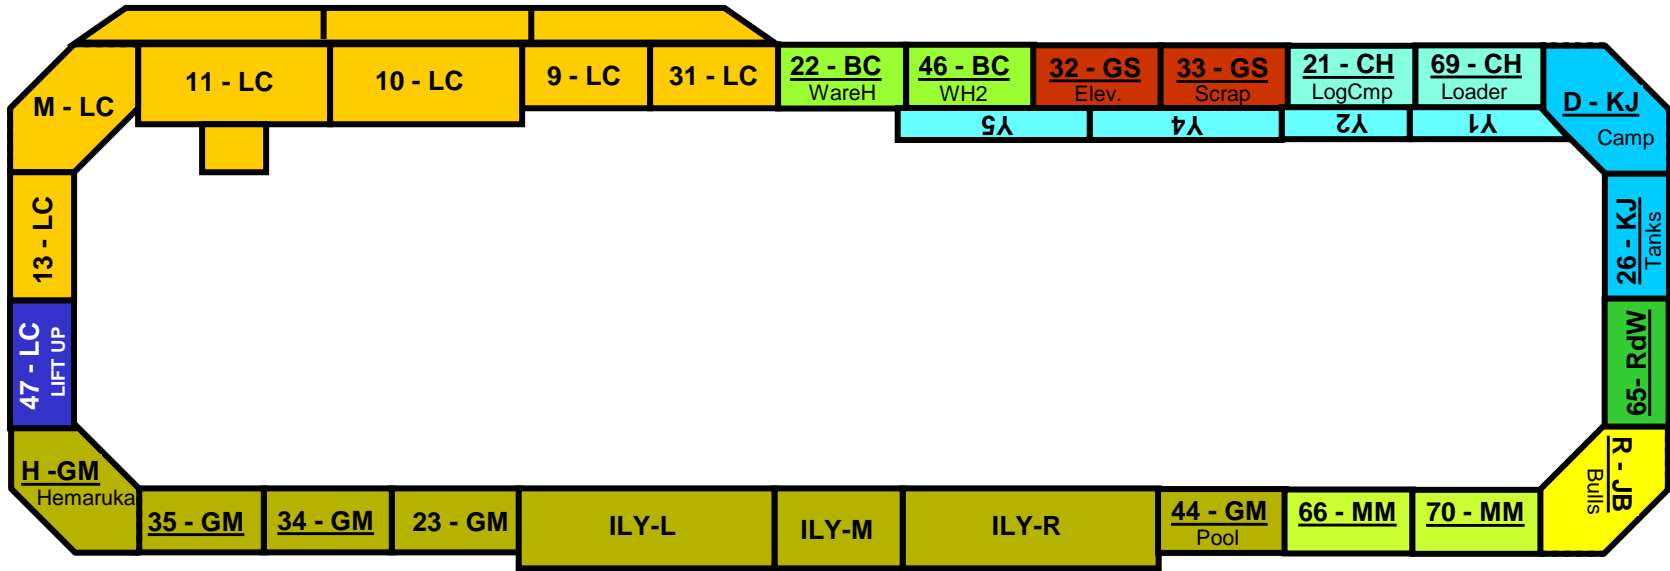

BOW VALLEY MODEL RAILROAD CLUB, CALGARY

Great Edmonton Train Show

September 16, 17, 2017

Millennium Place, Sherwood Park

2017

PLAN 2a

as of May 26, 2017

13 panels long x 4 panels wide
52 x 16 feet without barriers
55 x 19 feet with barriers